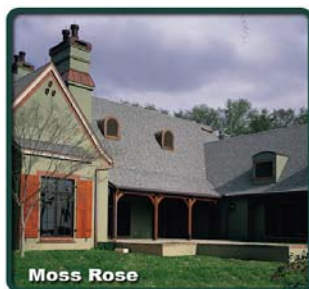

WEST END MONTHLY SPECIALS

Elk Raised Profile

Choose Elk Raised Profile shingles for a rich, dimensional appearance that far exceeds standard three-tab shingles in both beauty and performance. The rich, true colors and dimensionality lend any home a subtle, even-toned look with the warmth of wood. Unlike untreated wood shingles, Elk Raised Profile shingles have the marked fire-resistance and durability of laminated shingles. Raised Profile offers a 30-year limited warranty with an option for limited transferability,* of up to 70 mph* and, like all Elk shingles, is UL Class "A" fire-rated.

Elk Prestique High Definition

For a beautiful roof with rich coloration and texture, Prestique High Definition creates visual depths and shadows much like an expensive wood shingle roof. Offered in a wide variety of organic colors with the signature High Definition look for rich textural complexity that's pleasing to the eye, Prestique was designed to complement any architecture or style of home. Prestique carries a 30-year limited warranty with an option for limited transferability* and a limited wind warranty of 80 mph* and, like all Prestique shingles, is UL Class "A" fire-rated.

Elk Prestique I High Definition

For a beautiful roof with rich coloration and texture, Prestique I High Definition creates visual depths and shadows much like an expensive wood shingle roof. Offered in a wide variety of organic colors with the signature High Definition® look for rich textural complexity that's pleasing to the eye, Prestique I was designed to complement any architecture or style of home. Prestique I carries a 40-year limited warranty with an option for limited transferability* and a limited wind warranty of up to 90 mph* and, like all Prestique shingles, is UL Class "A" fire-rated.